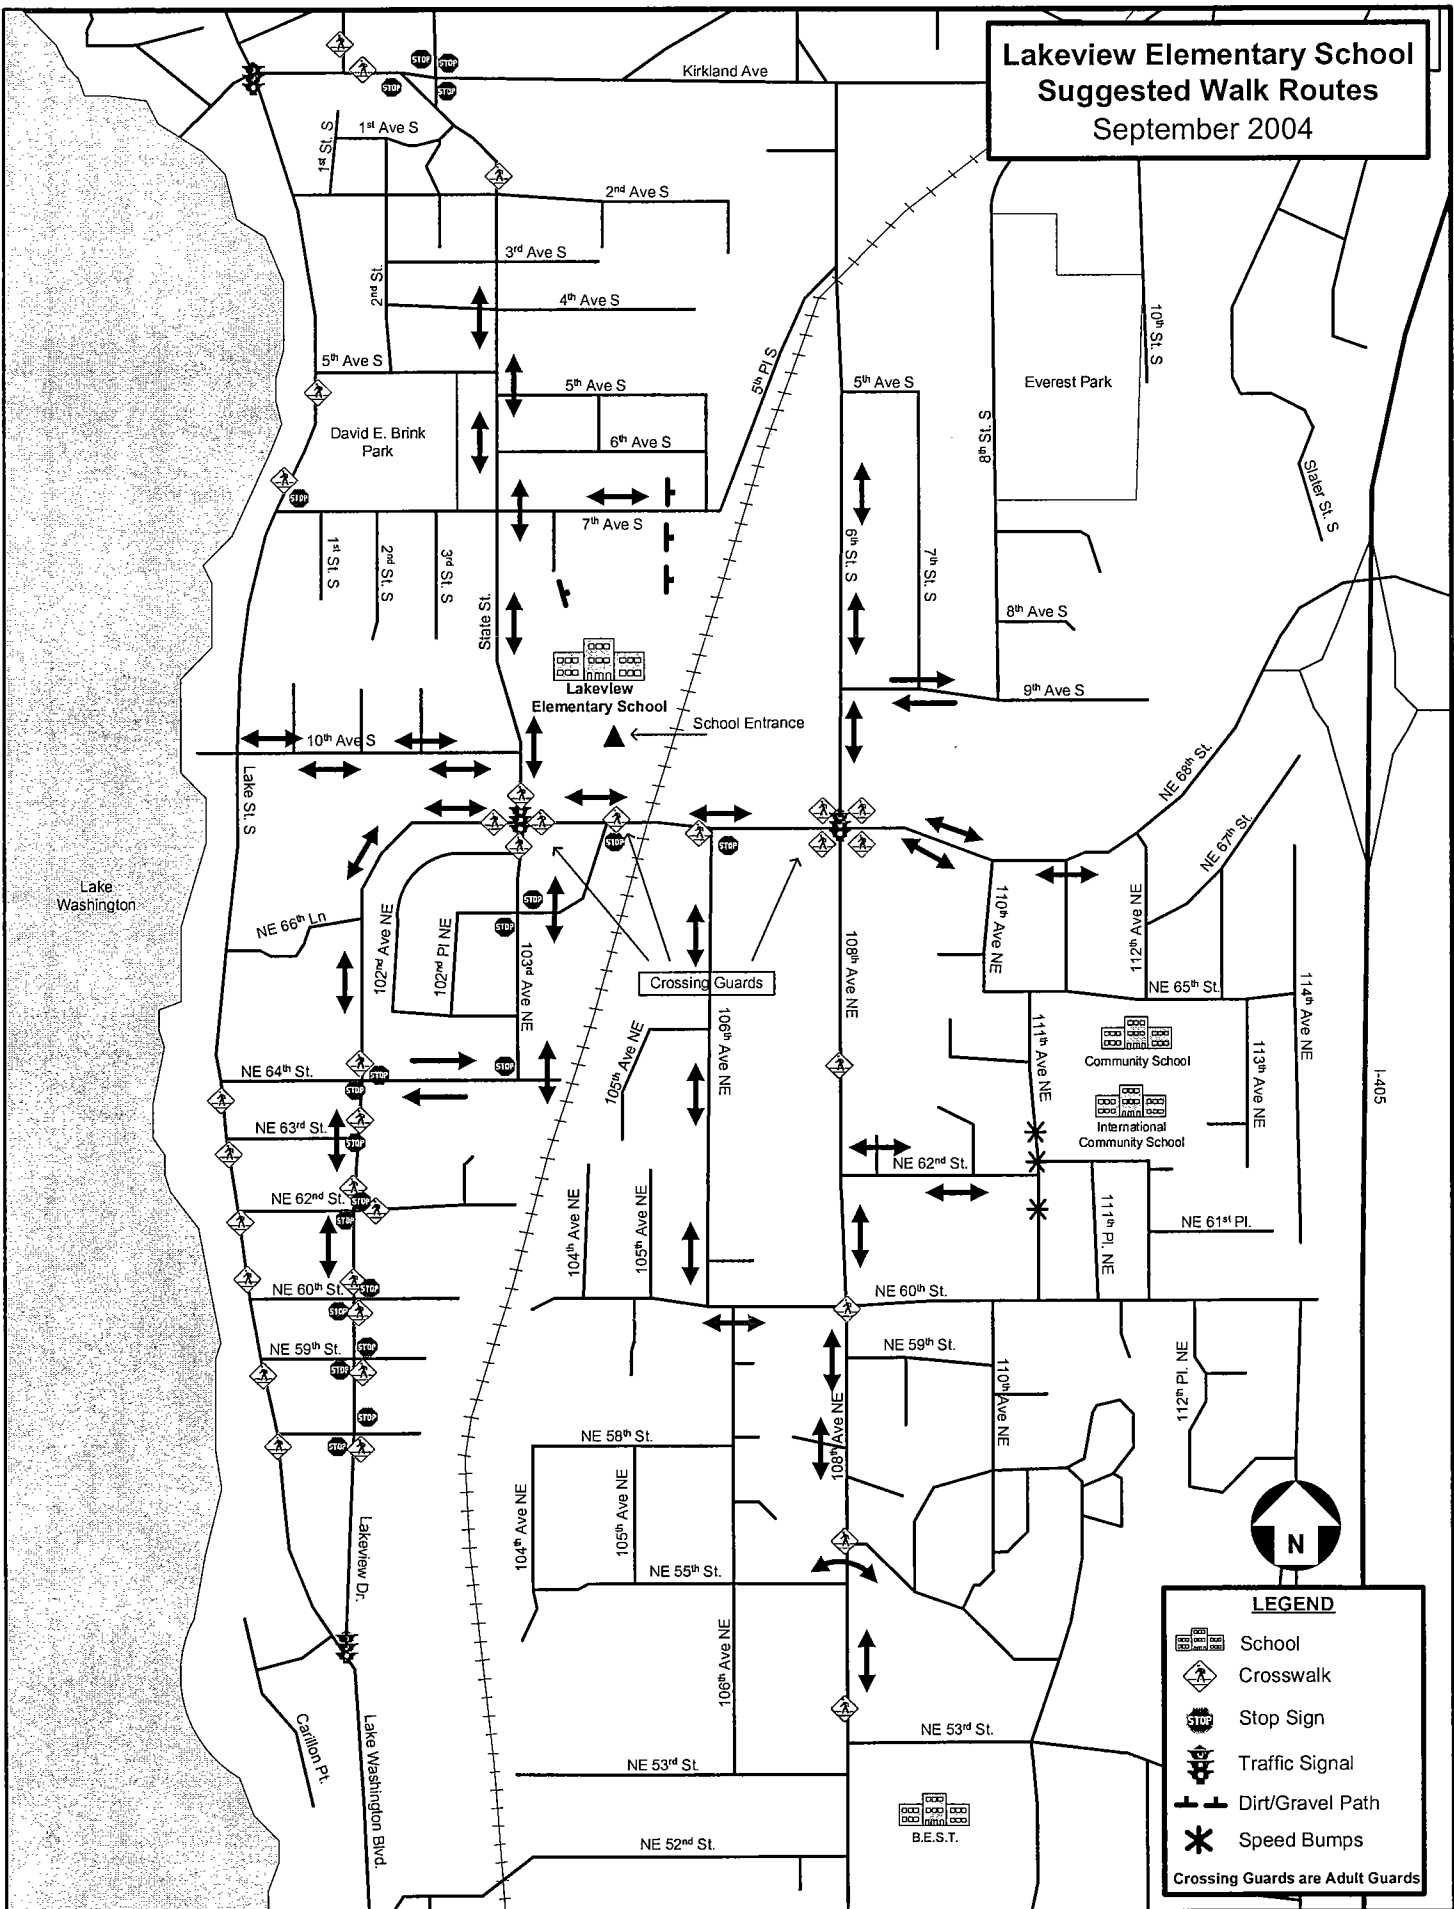

# Lakeview Elementary School Suggested Walk Routes

September 2004

**LEGEND**

- School
- Crosswalk
- Stop Sign
- Traffic Signal
- Dirt/Gravel Path
- Speed Bumps
- Crossing Guards are Adult Guards