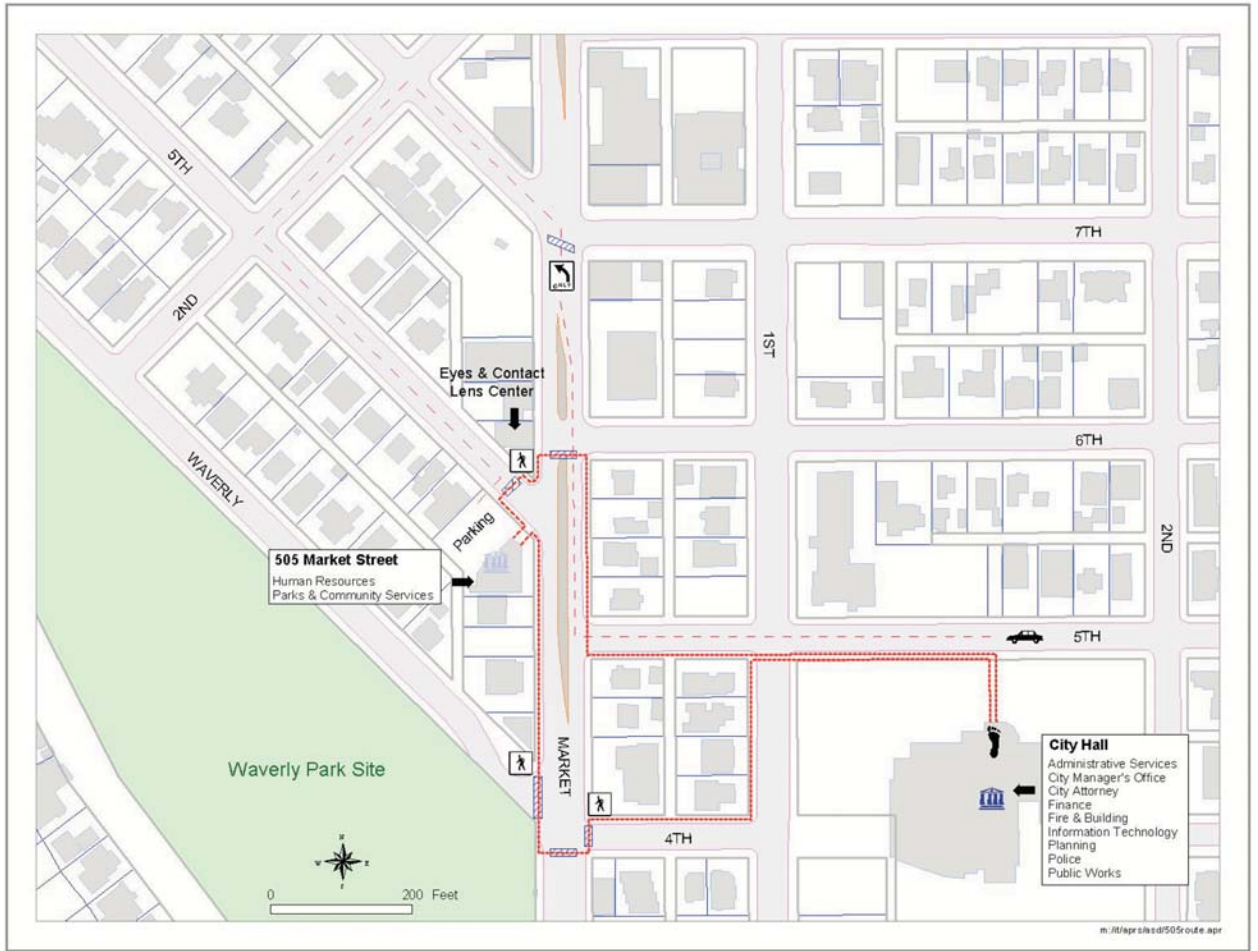

CITY OF KIRKLAND PARKS AND COMMUNITY SERVICES

505 Market Street Building

TO REACH PARKS & COMMUNITY SERVICES FROM I-405:

Take Exit 18 and follow the Kirkland signs.

Go down hill headed West toward Lake Washington.

At the end of Central Way, turn right on to Market St.

At one of the crossing streets north of 5th Ave, turn left and return southbound on Market Street to 505 Market Street.

Parks and Community Services is located in Suite A on the first floor.