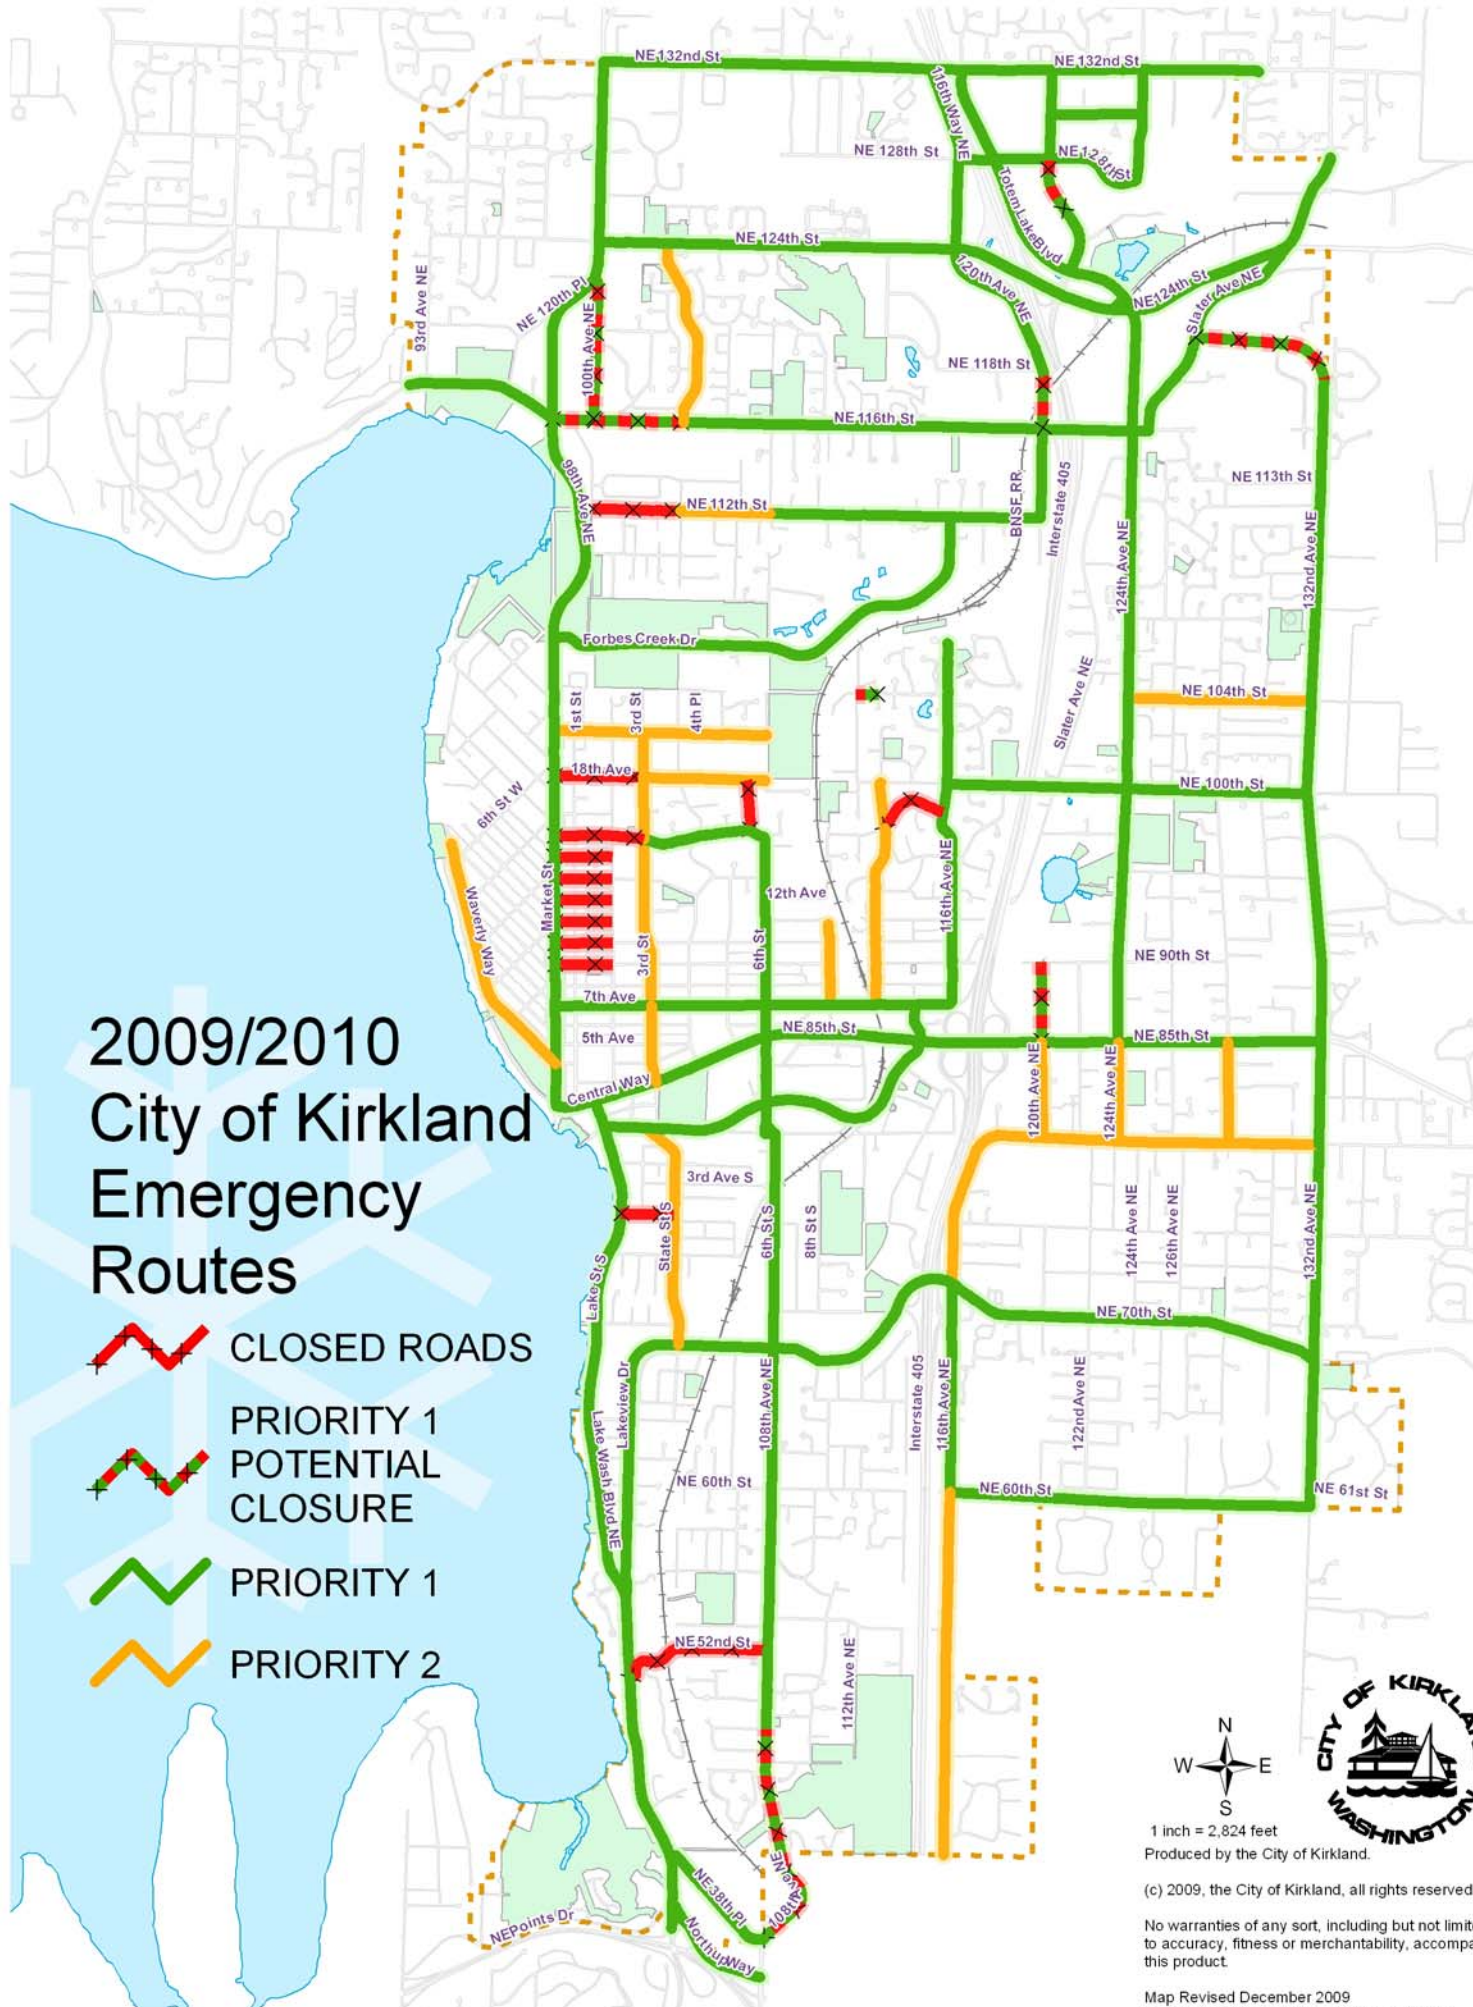

# 2009/2010 City of Kirkland Emergency Routes

-  CLOSED ROADS
-  PRIORITY 1  
POTENTIAL  
CLOSURE
-  PRIORITY 1
-  PRIORITY 2

Produced by the City of Kirkland.  
 (c) 2009, the City of Kirkland, all rights reserved.  
 No warranties of any sort, including but not limited to accuracy, fitness or merchantability, accompany this product.  
 Map Revised December 2009  
 Map Printed Dec 1, 2009 - Public Works GIS